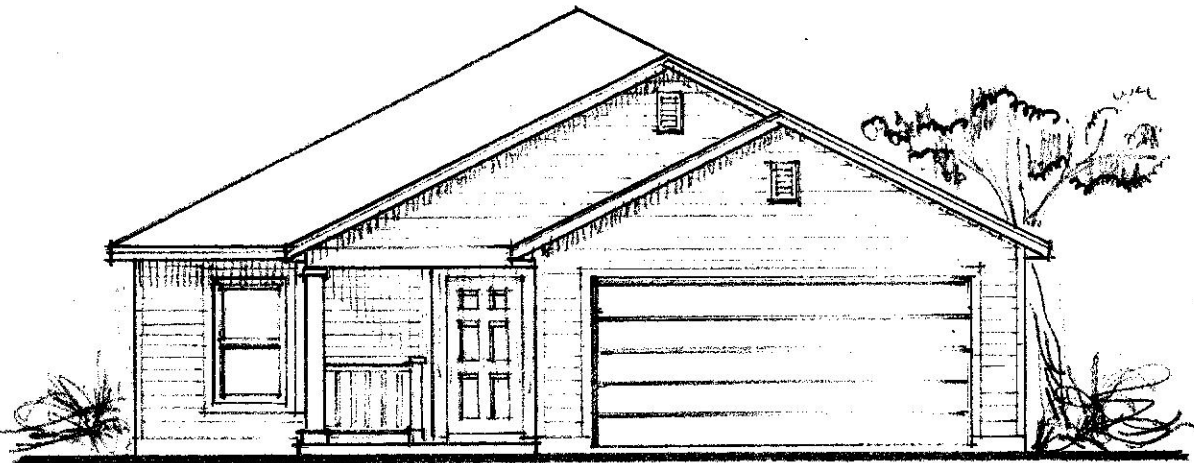

HEATED AREA = 1515 S.F.

REVERSE ELEVATION

THE "TOWNSEND"

OAK VIEW VILLAGE

NEWBERRY, FLORIDA

PRESENTED BY:

SAPPHIRE BUILDERS

352-331-3343