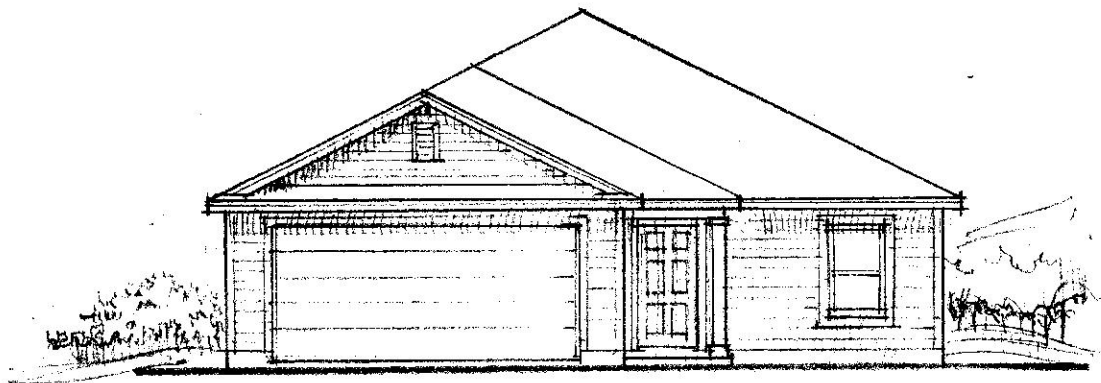

HEATED AREA = 1515 S.F.

REVERSE ELEVATION

THE "TOWNSEND"

OAK VIEW VILLAGE

NEWBERRY, FLORIDA

PRESENTED BY:

SAPPHIRE BUILDERS

352-331-3343